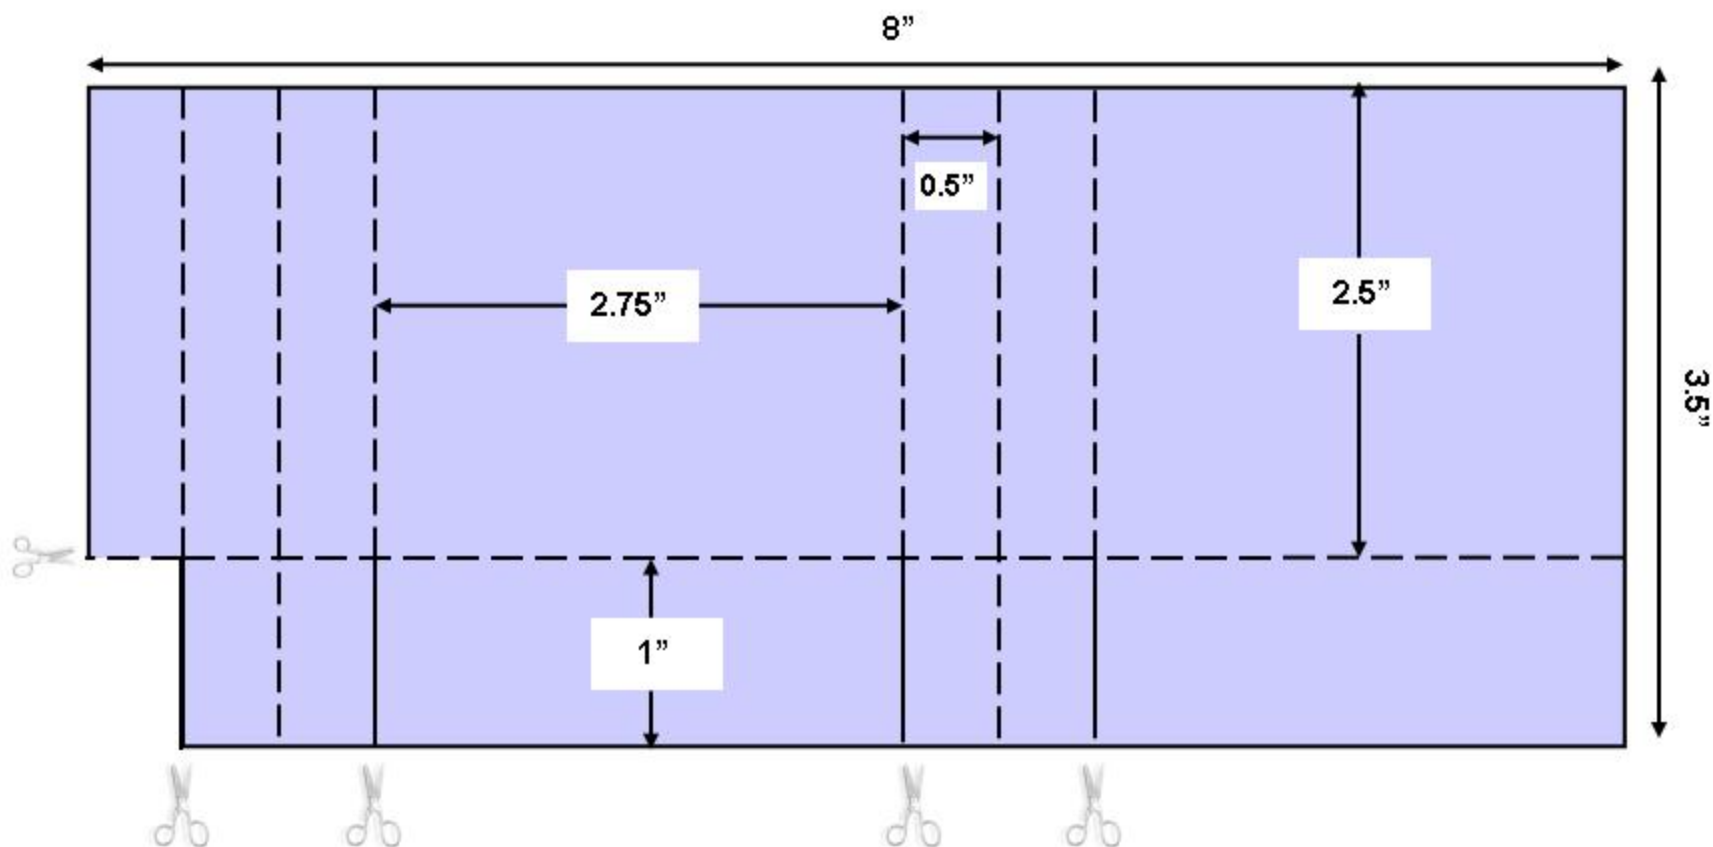

### A Muse treat box

This template will make one cute treat box from an A Muse Square note card.

Dimensions (2.75"Wx2.5"Hx1"D)

----- **score**  
————— **cut**

©2008 A Muse Artstamps. All rights reserved. This template is provide free of charge. You are welcome to post this template on your blog or website and/or use it to make projects for submissions to paper-crafting publications, however, please give credit to A Muse Artstamps and provide the A Muse website url—[www.amuseartstamps.com](http://www.amuseartstamps.com)